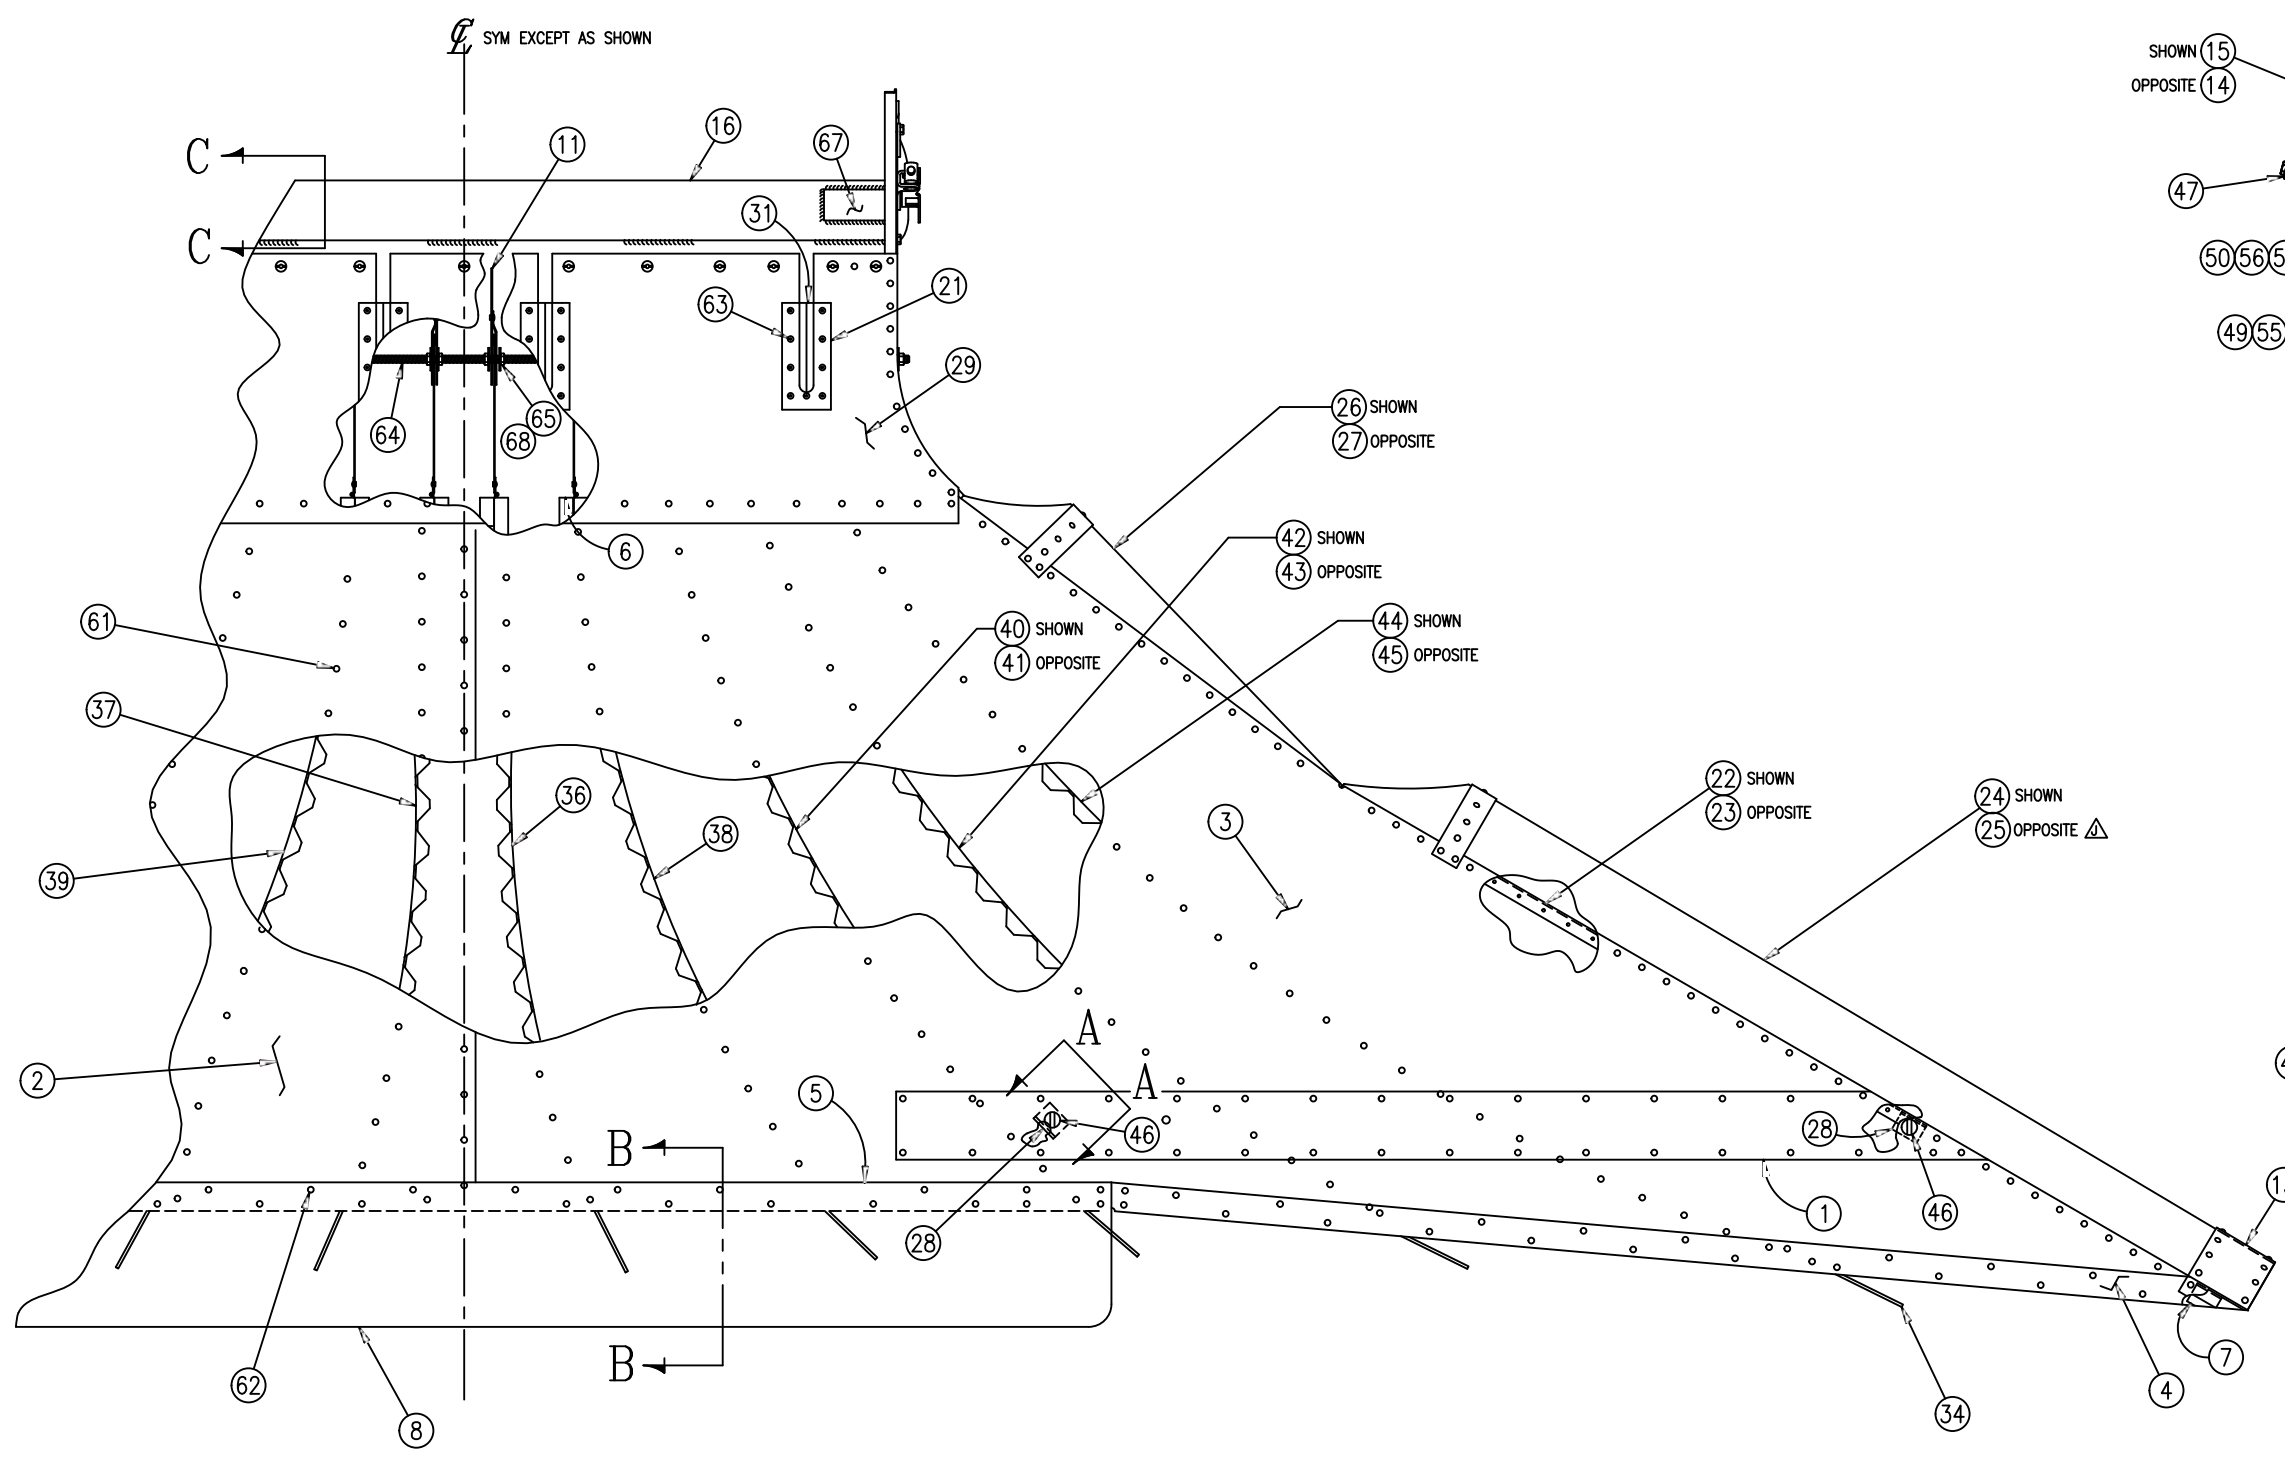

DWG NO. 23538
 SHEET 2 OF 2
 REV NC

 1206 HATTON ROAD, WICHITA FALLS, TX 76302		
TITLE: ASSEMBLY - 38" 10 VANE DEEP THROAT SPREADER		
SIZE D	DRAWING NO. 23538	REV NC
SCALE: NTS	MODEL:	SHEET 2 OF 2