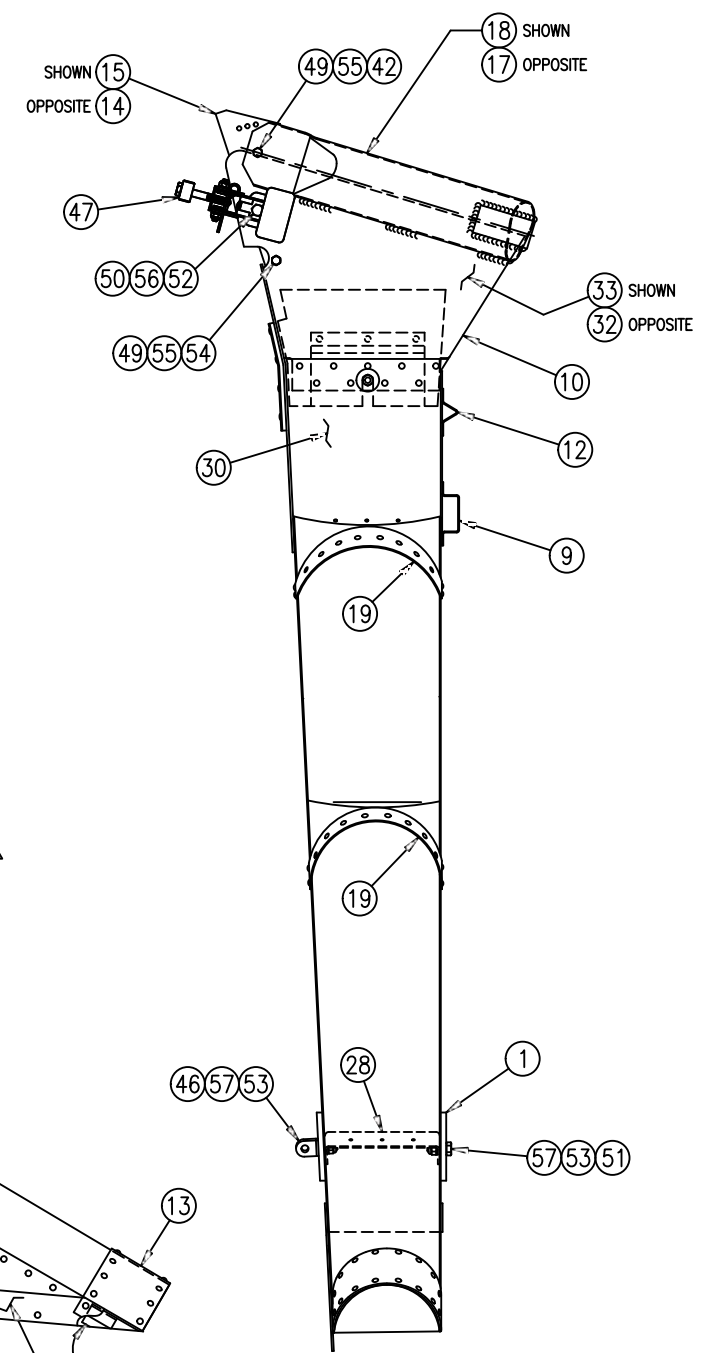

DWG NO. 23538
 SHEET 2 OF 2
 REV NC

 1206 HATTON ROAD, WICHITA FALLS, TX 76302		
TITLE: ASSEMBLY - 38" 10 VANE DEEP THROAT SPREADER		
SIZE D	DRAWING NO. 23538	REV NC
SCALE: NTS	MODEL:	SHEET 2 OF 2